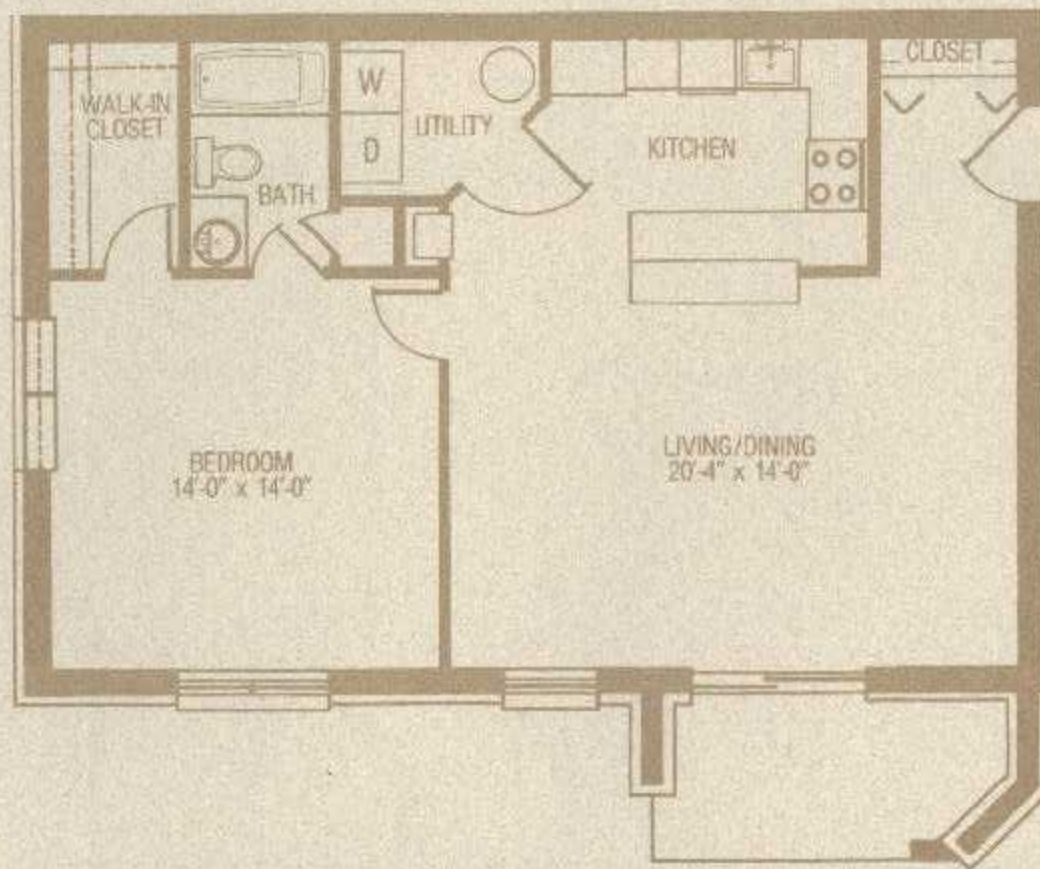

One Bedroom - Front - 786 Sq. Ft.

263 BEAR CHRISTIANA ROAD, BEAR, DELAWARE 19701

Commonwealth/Emory Hill Development, Inc.

Christiana

MEADOWS

All dimensions are approximate.