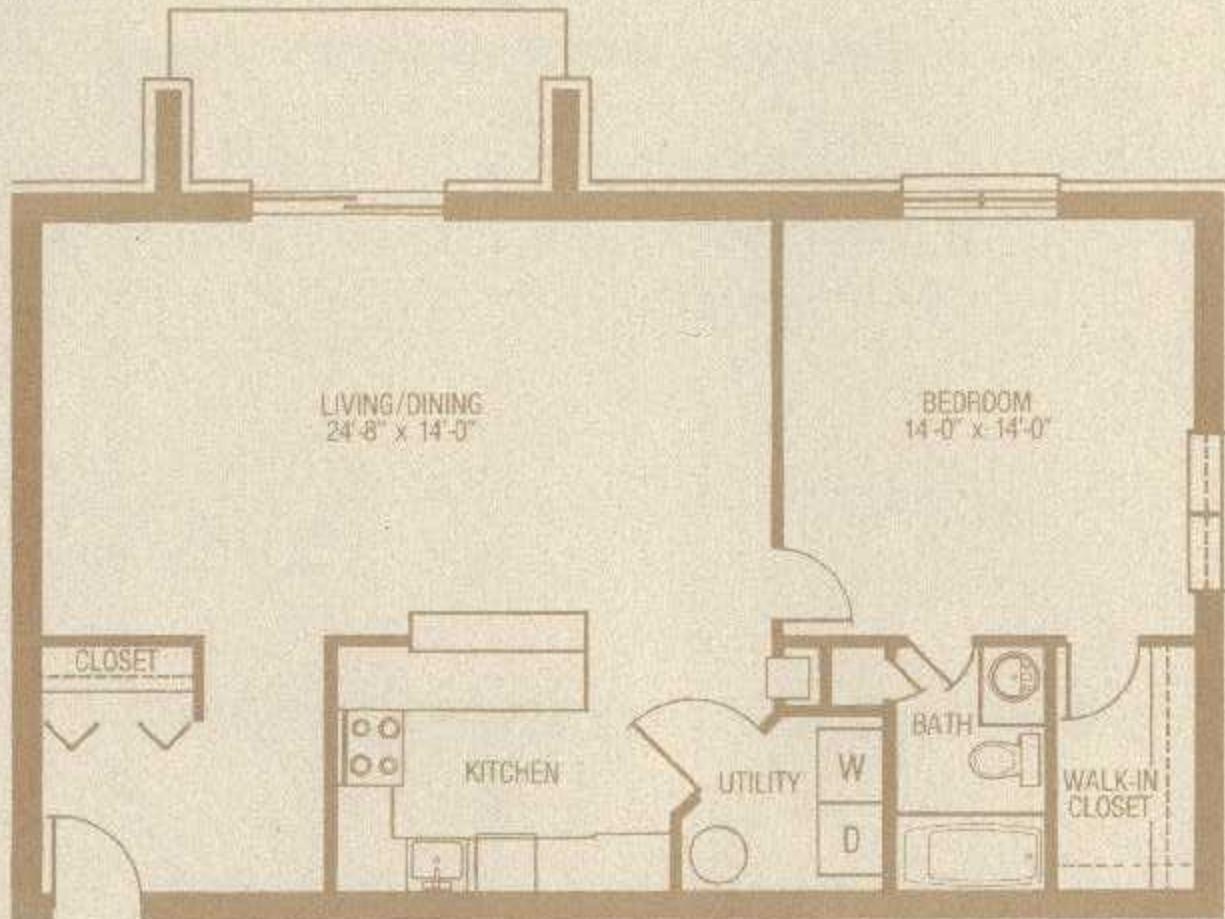

One Bedroom - Rear - 885 Sq. Ft.

265 BEAR CHRISTIANA ROAD, BEAR, DELAWARE 19701
Commonwealth/Emory Hill Development, Inc.

Christiana
MEADOWS

All dimensions are approximate.

One Bedroom - Front - 786 Sq. Ft.