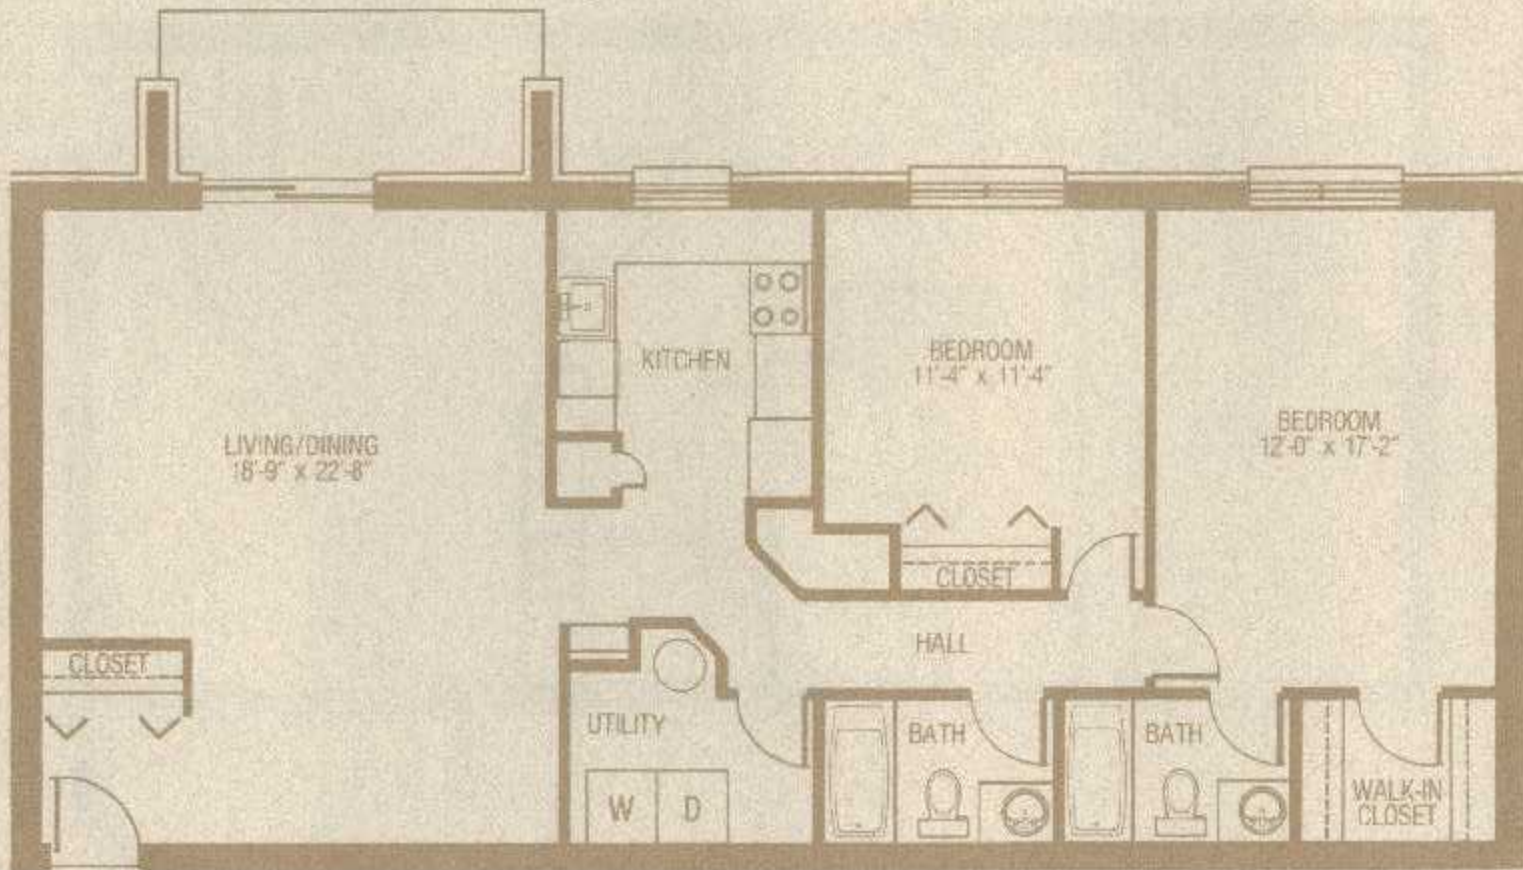

Two Bedroom - Rear - 1164 Sq. Ft.

265 BEAR CHRISTIANA ROAD, BEAR, DELAWARE 19701

Commonwealth/Easy Hill Development, Inc.

Christiana

MEADOWS

All dimensions are approximate.