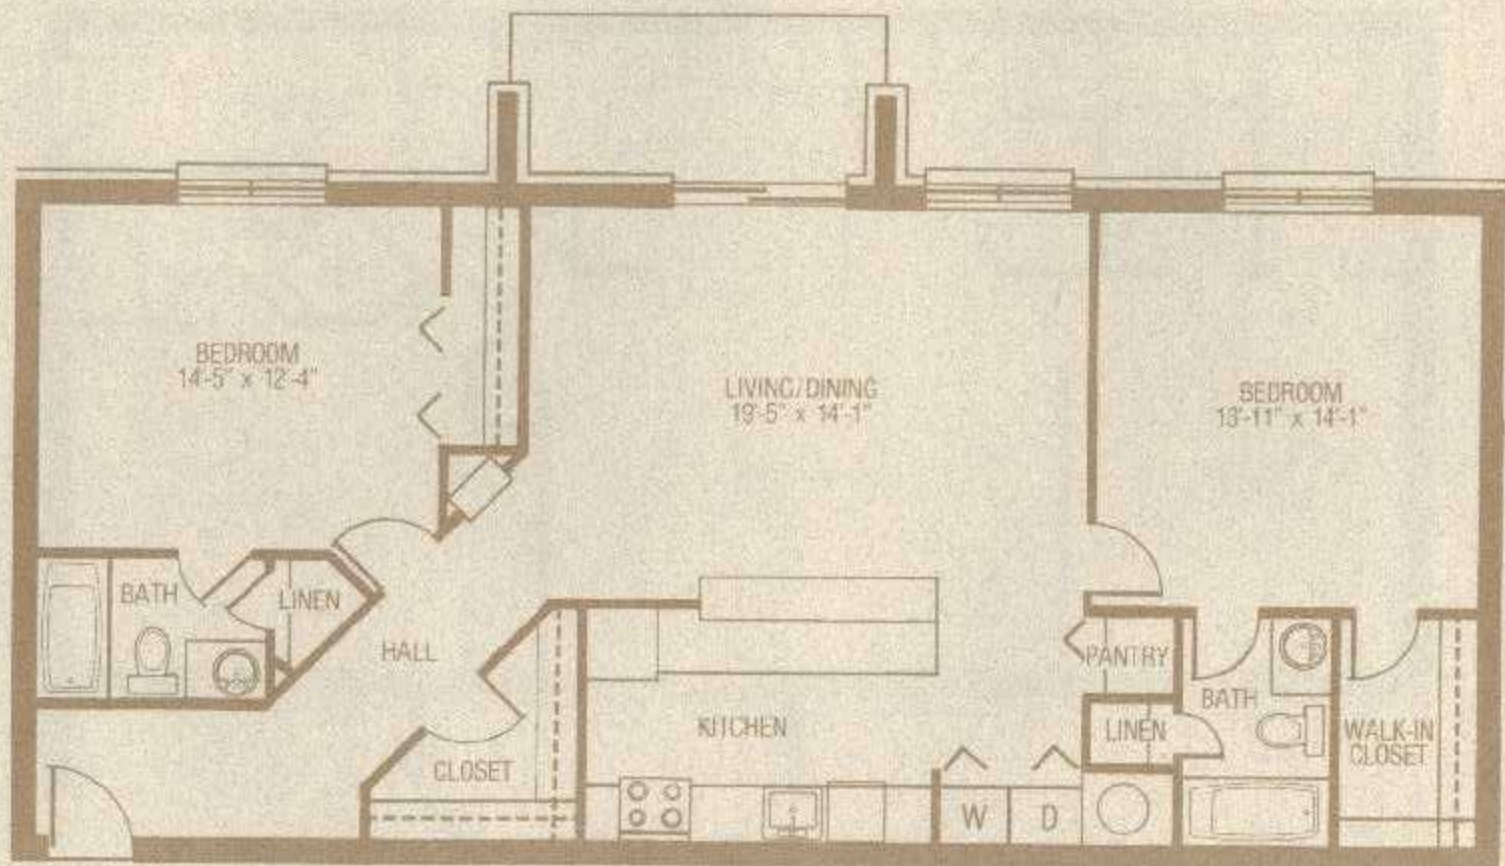

Two Bedroom (Split) - Rear - 1164 Sq. Ft.

265 BEAR CHRISTIANA ROAD, BEAR, DELAWARE 19701

Commonwealth/Emory Hill Development, Inc.

Christiana

MEADOWS

All dimensions are approximate.

Two Bedroom - (Split) - Front - 1066 Sq. Ft.

265 BEAR CHRISTIANA ROAD, BEAR, DELAWARE 19701

Commonwealth/Emory Hill Development, Inc.

Christiana

MEADOWS

All dimensions are approximate.

Two Bedroom - Rear - 1164 Sq. Ft.

265 BEAR CHRISTIANA ROAD, BEAR, DELAWARE 19701