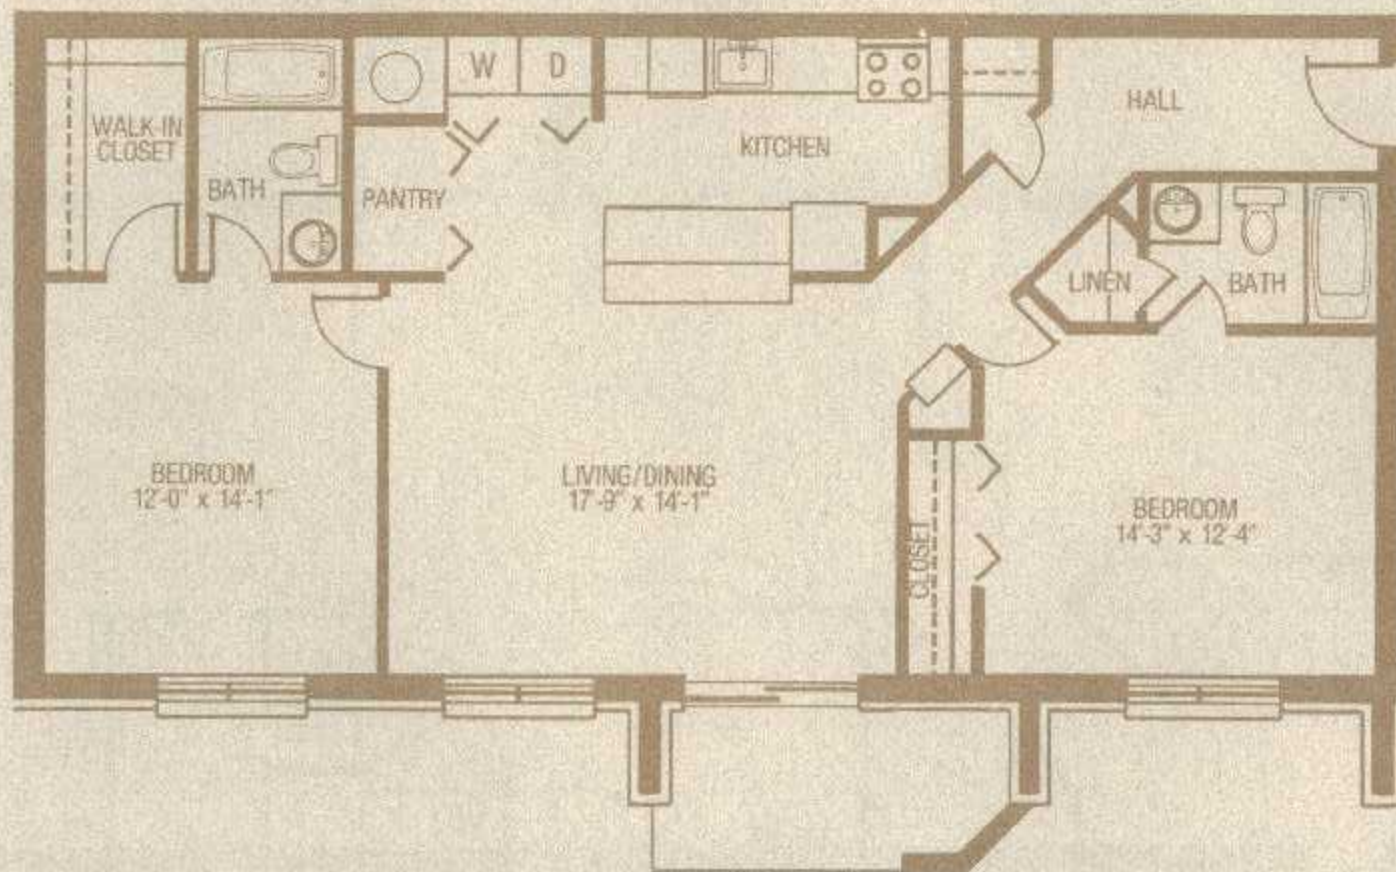

Two Bedroom (Split) - Rear - 1164 Sq. Ft.

265 BEAR CHRISTIANA ROAD, BEAR, DELAWARE 19701

Commonwealth/Emory Hill Development, Inc.

Christiana

MEADOWS

All dimensions are approximate.

Two Bedroom - (Split) - Front - 1066 Sq. Ft.

265 BEAR CHRISTIANA ROAD, BEAR, DELAWARE 19701

Commonwealth/Emory Hill Development, Inc.

Christiana

MEADOWS

All dimensions are approximate.

Two Bedroom - Rear - 1164 Sq. Ft.

265 BEAR CHRISTIANA ROAD, BEAR, DELAWARE 19701